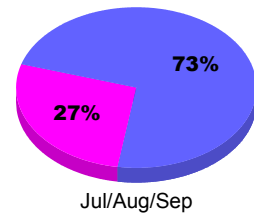

Membership Results
2010-2011

Membership
2009-2010

Month	Net Memb Goal	Actual New Memb	Actual Dropped Memb	Gain/Loss of Memb	Gain/Loss of Memb
Jul/Aug/Sep	-30	31	-33	-2	-29
Totals	-30	31	-33	-2	-29

Membership Results 2010-2011

Goal, New, Dropped, Gain/Loss

Comparison of Membership Gain/Loss

Current Year Compared to the Previous Year

Gender Comparison 2010-2011

■ Male ■ Female